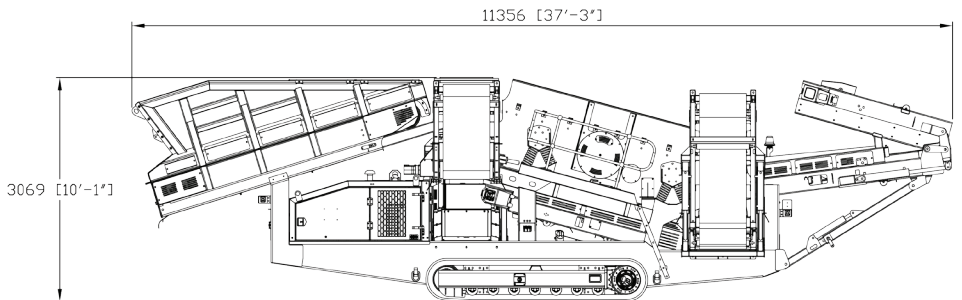

Scalping Screen Range

409 | 512 | 516 | 620

409

Weight	Est 17,050 Kgs (37,588 Lbs) inc options
Tracks	400 mm
Power Unit	Deutz Tier 4F 66HP
Feeder Capacity	3.84 m ³
Feed Conveyor	1050 mm (42")
Collection Conveyor	1000 mm (39")
Tail Conveyor	1050 mm (42")
Mid Size Conveyor	650 mm (26")
Fines Conveyor	650 mm (26")
Top Deck	2.743 x 1.220 (9' x 4')
Bottom Deck	2.743 x 1.220 (9' x 4')

Transport :

Length	11356 mm (37'-3")
Height	3069 mm (10'-1")
Width	2,546 mm (8'-4")

Working :

Length	11761mm (38'-7")
Height	3752 mm (12'-4")
Width	11037 mm (36'-3")