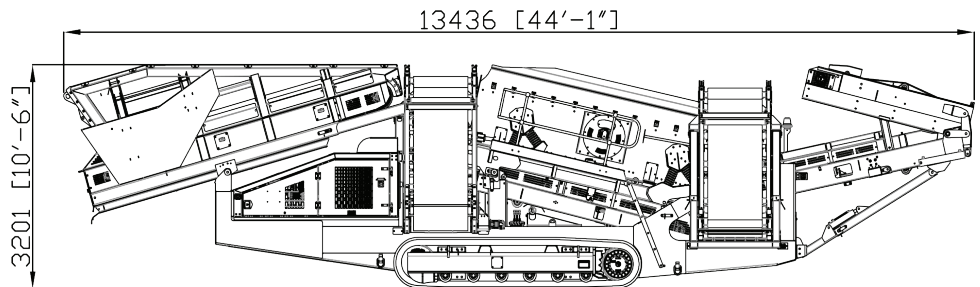

Scalping Screen Range

409 | 512 | 516 | 620

512

Weight	Est 25,680 Kgs (56,624 Lbs)
Tracks	400 mm
Power Unit	CAT C4.4 Tier 3 129 HP
Feeder Capacity	6 m ³ (7.8 yd ³)
Feed Conveyor	1300 mm (51")
Collection Conveyor	1200 mm (48")
Tail Conveyor	1300 mm (51")
Mid Size Conveyor	800 mm (31")
Fines Conveyor	800 mm (31")
Top Deck	3.665 x 1.215 (12' x 4')
Bottom Deck	3.335 x 1.395 (10'-11" x 4'-7")

* Option Cummins 130 HP Tier 4F

Transport :

Length	13436 mm (44'-1")
Height	3201 mm (10'-6")
Width	2731 mm (9'-0")

Working :

Length	13959 mm (45'-10")
Height	4351 mm (14'-3")
Width	13163 mm (43'-2")